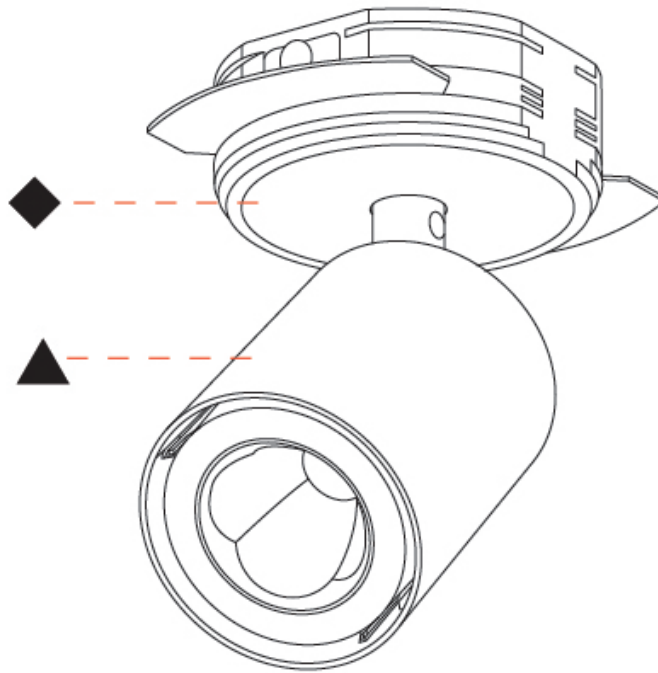

OIKO PRO IN TRIMLESS

A3D364-

PROJECT

TYPE

SPECIFIER

QUANTITY

DATE

A